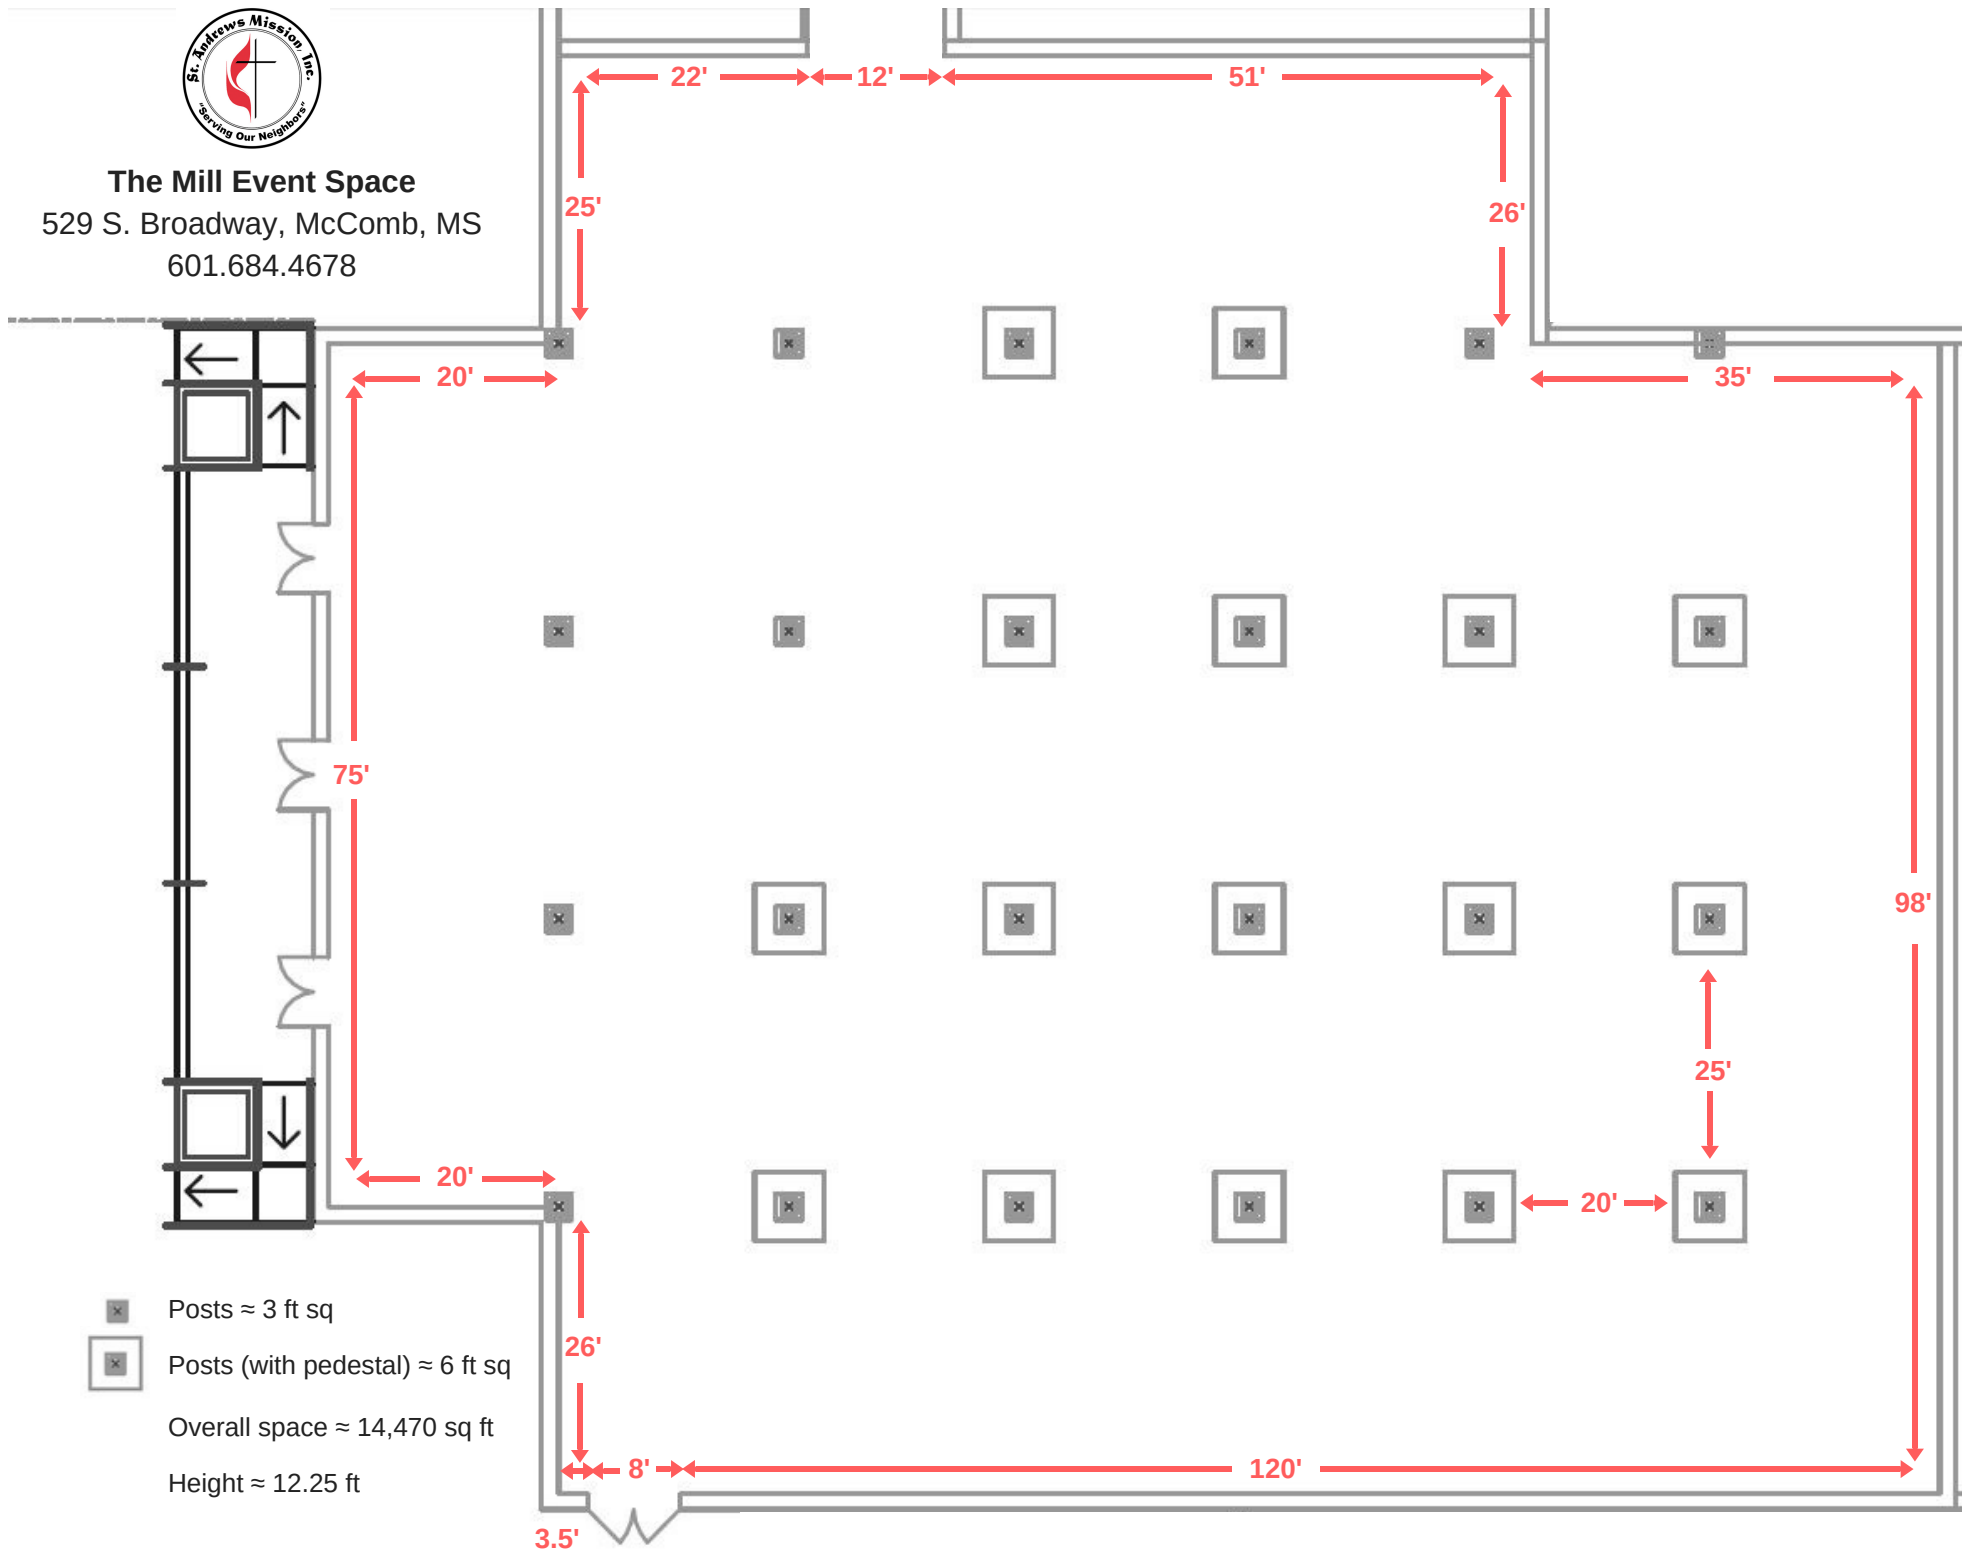

**The Mill Event Space**  
529 S. Broadway, McComb, MS  
601.684.4678

-  Posts ≈ 3 ft sq
-  Posts (with pedestal) ≈ 6 ft sq
- Overall space ≈ 14,470 sq ft
- Height ≈ 12.25 ft